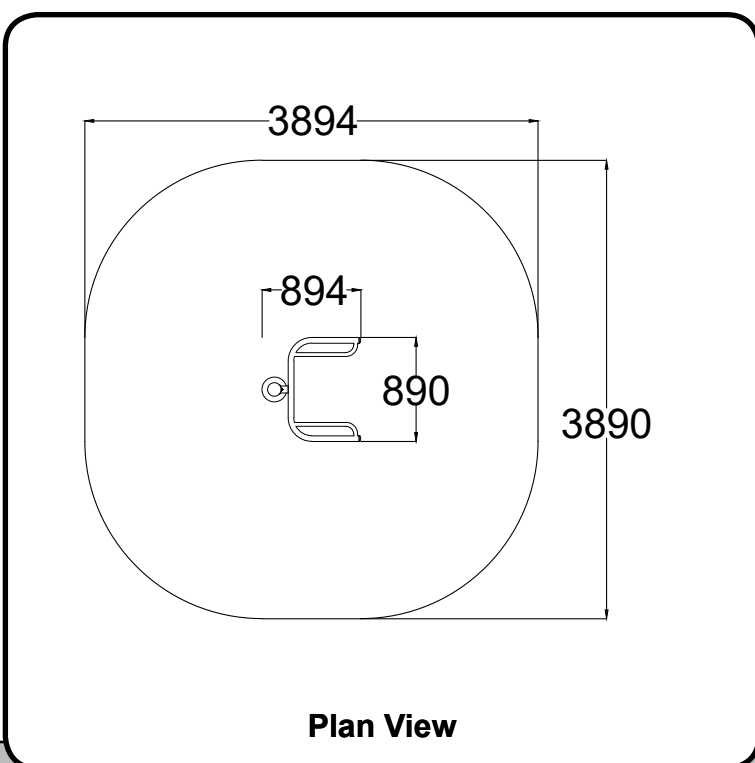

All Play & Leisure's product range is fully compliant with BS EN 16630

Technical Information	
Product Code	FZ07
Equipment Size	894L x 890W x 1767H
Minimum Space	3890 x 3894
Exercise Type	Strength & Toning