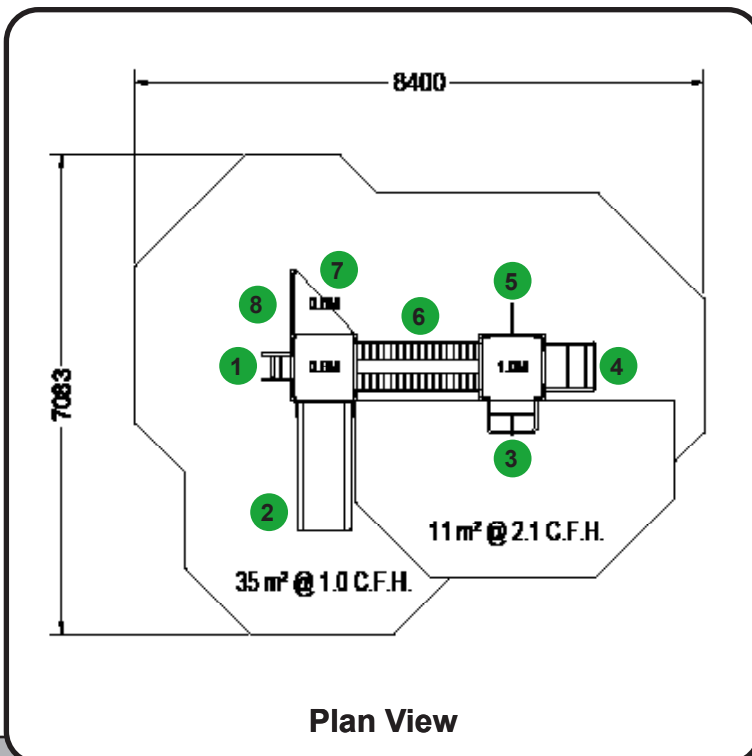

All Play & Leisure's product range is fully compliant with **BS EN 1176**

Features

- 1 Access Steps
- 2 Wide Stainless Steel Slide (0.8m)
- 3 Platform Connector
- 4 Arched Climber
- 5 Straight Fireman's Pole
- 6 Monkey Walk
- 7 Triangular Access Platform
- 8 Crazy Maze Play Panel

Technical Information

Product Code	M105
Equipment Size (mm)	5138L x 3880W x 2800H
Minimum Space (mm)	8400 x 7083
Free Height of Fall (mm)	1000 & 2100
Safety Surface Area	35m ² & 11m ²
User Age Range	5-12 Years