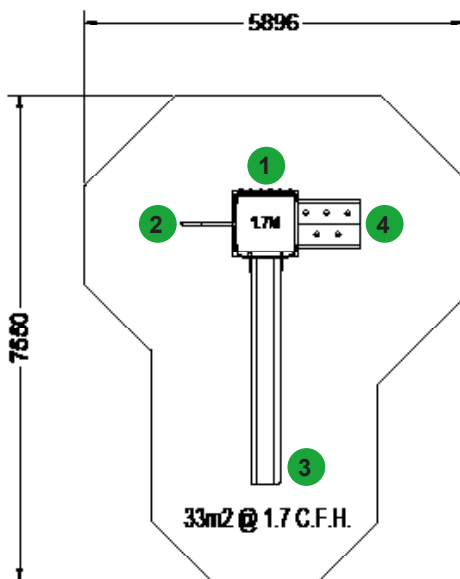

### Features

- 1 Climb Wall Panel
- 2 Sloped Fireman's Pole
- 3 Stainless Steel Slide (1.7m)
- 4 Ramp Climber

Plan View

### Technical Information

<b>Product Code</b>	M102
<b>Equipment Size (mm)</b>	4250L x 2750W x 3500H
<b>Minimum Space (mm)</b>	7550 x 5896
<b>Free Height of Fall (mm)</b>	1700
<b>Safety Surface Area</b>	33m <sup>2</sup>
<b>User Age Range</b>	5-12 Years